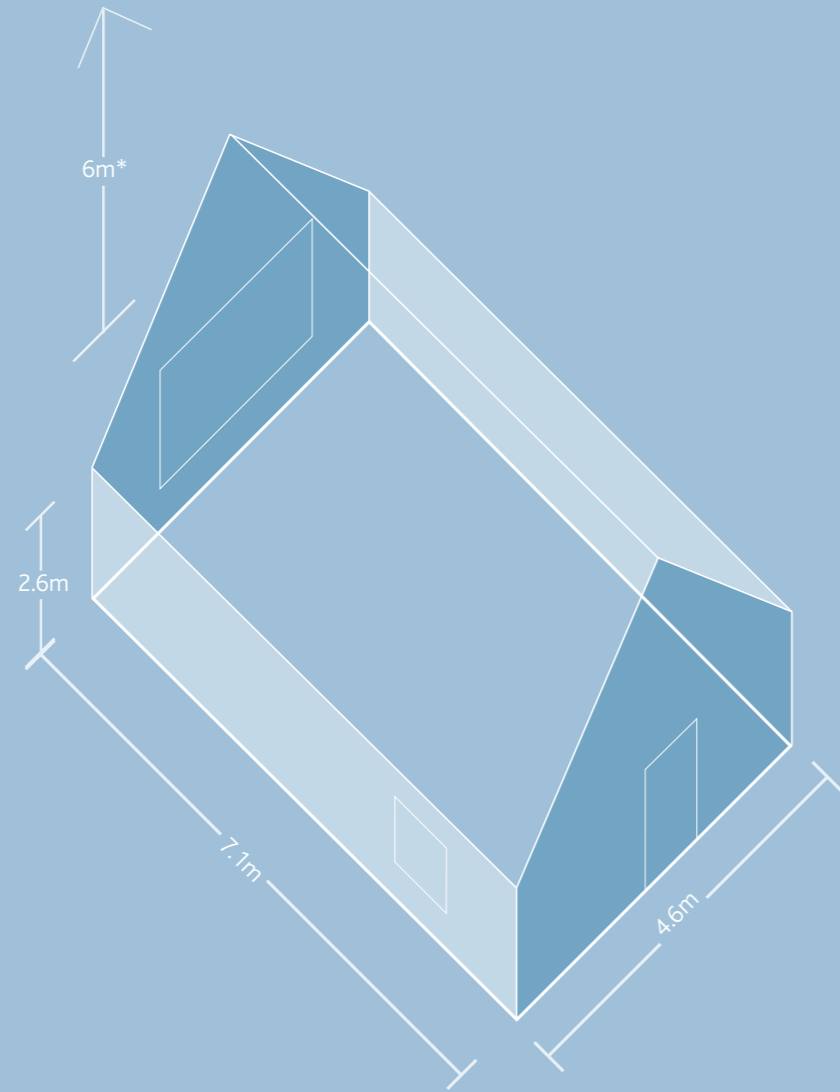

\*Max headroom due to ceiling beams is 4.1m

\*Max headroom due to ceiling beams is 2.5m

## SANDERSON ROOM

Capacities	
Boardroom style	12

- Socket
- ⊗ Lighting Control Unit
- △ Data Point
- ⏏ Fire Exits

WiFi internet access is available throughout the building and is complimentary for conference delegates.