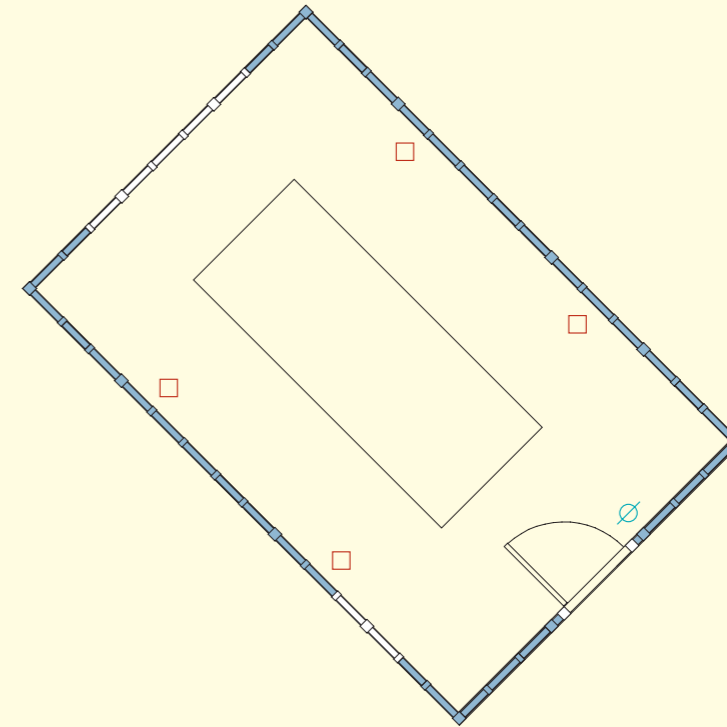

SANDERSON ROOM

Capacities	
Boardroom style	12

- Socket
- ⊗ Lighting Control Unit
- △ Data Point
- ⏏ Fire Exits

WiFi internet access is available throughout the building and is complimentary for conference delegates.